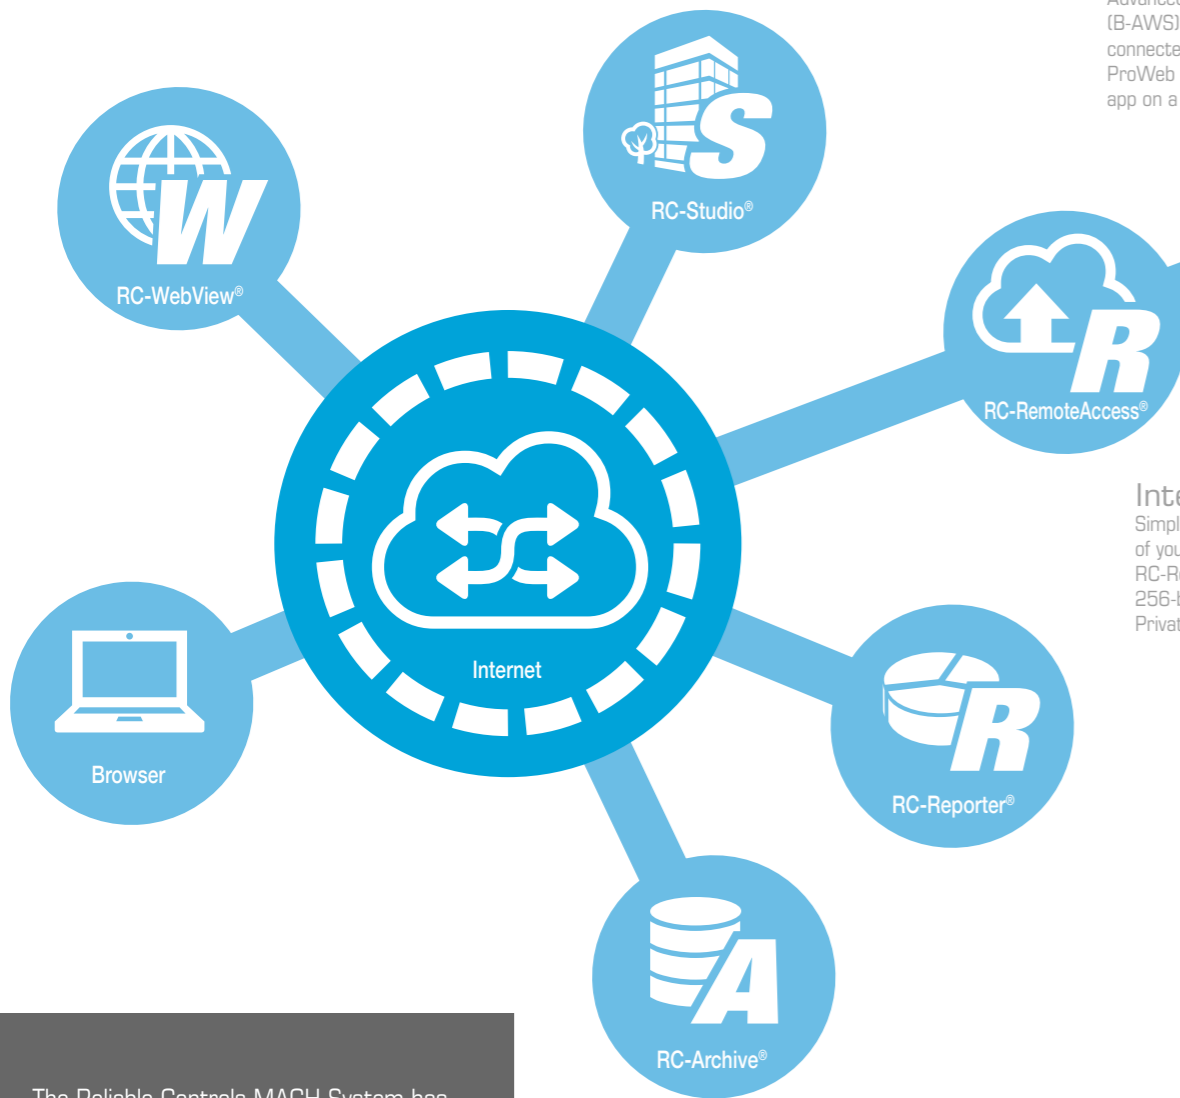

The MACH-ProWebSys™ controller allows staff to access the BAS through their web browsers. MACH-Stat™ and MACH-ProView™ controllers are installed for local monitoring and adjustments. External access to the system is also available to the staff for offsite monitoring.

BACnet®

**NETWORK:**

EIA-485  
Ethernet/IP

**RELIABLE CONTROLS®**

**AUTHORIZED DEALER:**

LCS Control Systems

Coral Leisure Centre mechanical panels with Reliable Controls equipment as listed on left.

Energy Dashboard

# network flexibility

**Internet-connectivity**  
Monitor your buildings from anywhere in the world using RC-Studio, a BACnet Advanced Operator Workstation (B-AWS), any standard web browser connected to RC-WebView, a MACH-ProWeb controller, or the myControl app on a mobile device.