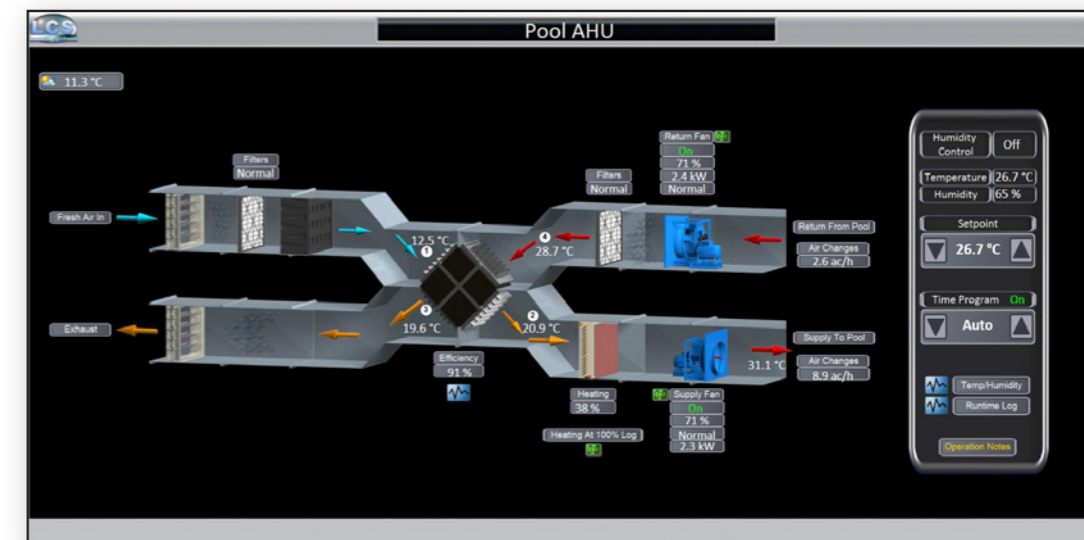

Metering Report Screen

Air Handler Unit Mechanical System User Interface