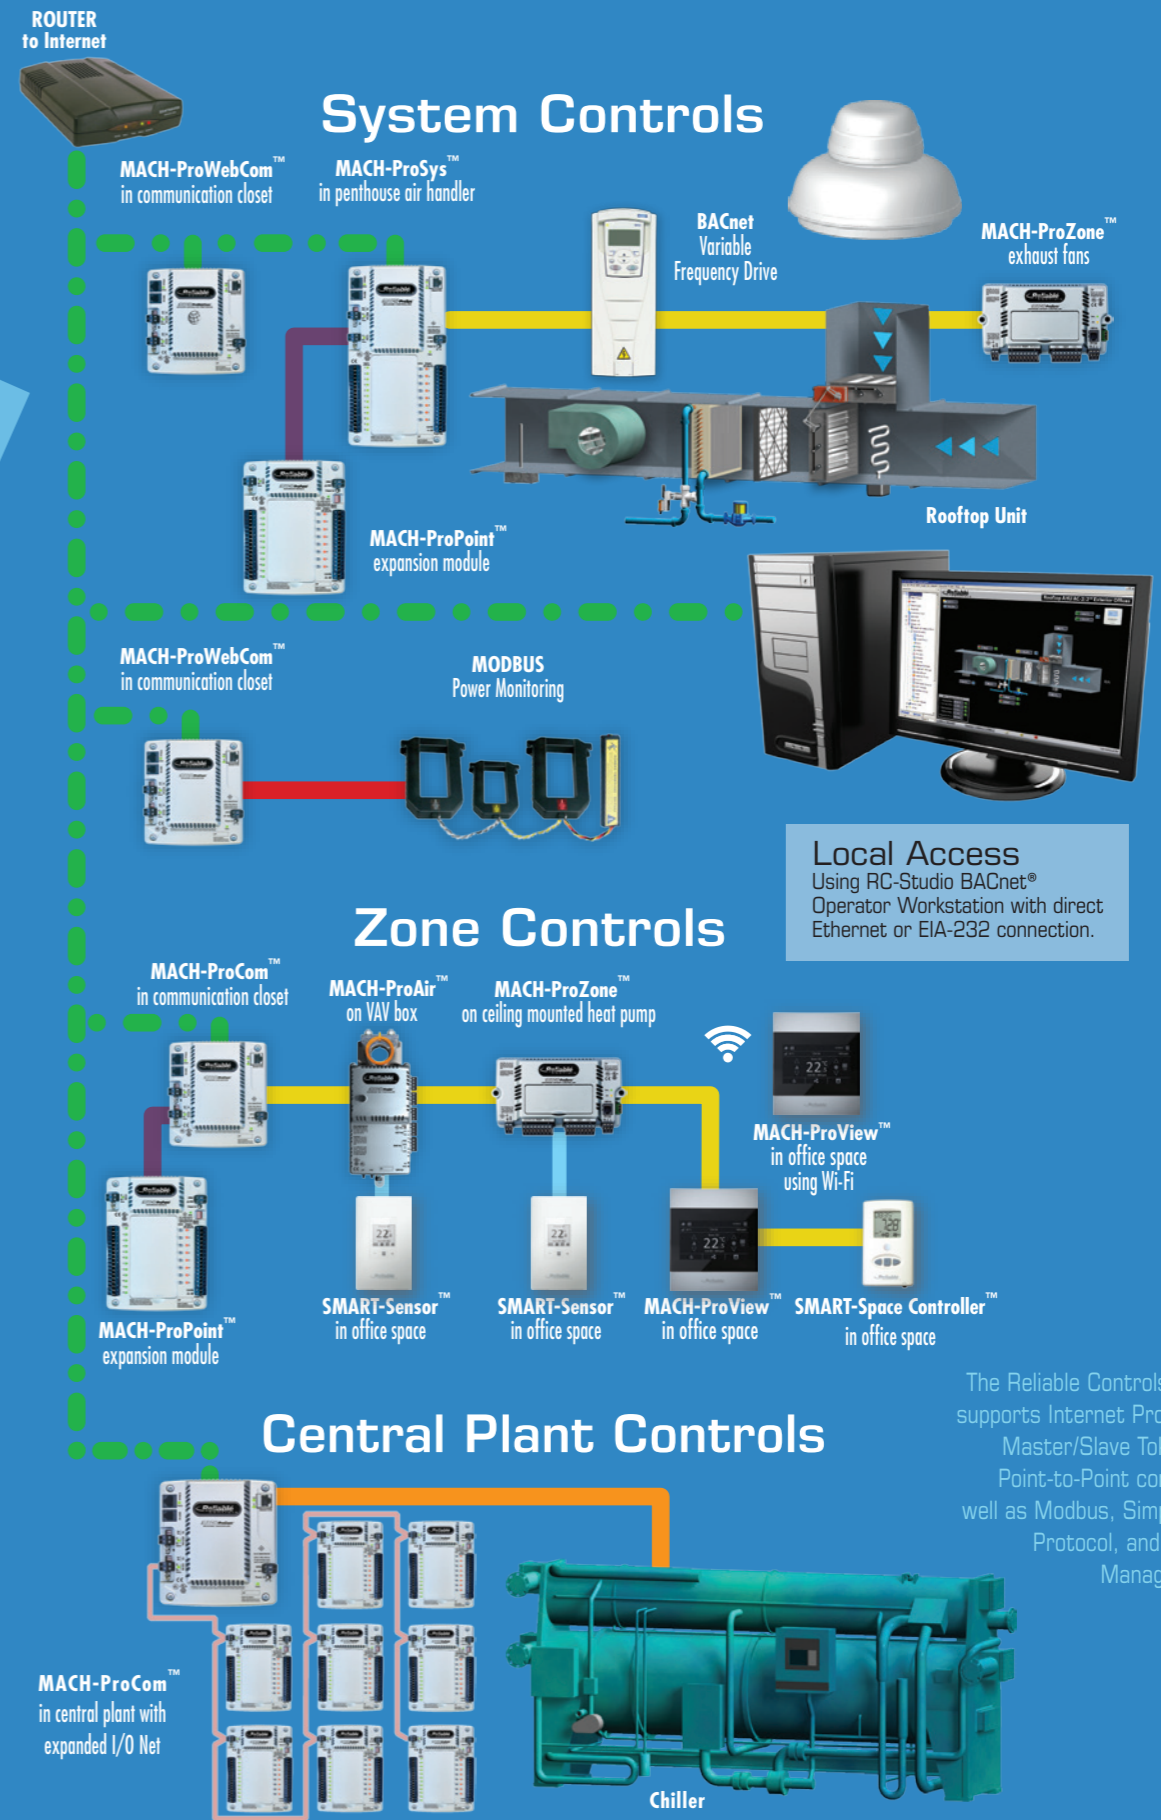

Gas and electricity meters are monitored to record the energy usage of the building, with alarms to show when the energy usage goes above the normal levels. A combination of line and bar graphs are used to display the information to the staff.

# network flexibility

**Internet-connectivity**  
Monitor your buildings from anywhere in the world using RC-Studio, a BACnet Advanced Operator Workstation (B-AWS), any standard web browser connected to RC-WebView, a MACH-ProWeb controller, or the myControl app on a mobile device.

**Internet security**  
Simplify and improve the security of your Internet configuration using RC-RemoteAccess, our IT-friendly, 256-bit encrypted BACnet Virtual Private Network (B/VPN) software.

The Reliable Controls MACH-System has the flexibility to keep clients connected using the latest technologies, and the resilience to be effective for the life of the equipment controlled.

Reliable Controls offers a complete controls solution that easily interconnects with intelligent building technology. The company's products communicate using robust, industry-standard networks and protocols. The Reliable Controls MACH-System has the ability to grow with a facility and has the flexibility to serve multiple simultaneous operators from numerous points of secure access.